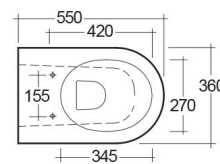

## SCHEDA TECNICA

Suite:	RAK-RESORT
Tipo:	Filo Muro
Dimensioni:	360 x 550 mm
Peso:	22 Kg
Colore:	bianco alpino

Codice	Nome
REBIO0001	RESORT BIDET BACK TO WALL 55CM

Dimensions: All dimensions in mm. Tolerance of vitreous china & fireclay items:  $\pm 5\%$  for below 200mm and  $\pm 3\%$  for above 200mm; for all other items tolerance  $\pm 1\%$ . Note: Due to a continuing development program to improve design and performance, the manufacturer reserves all rights to vary specifications without prior information. Please note accessories are for photographic use only.

## SCHEDA TECNICA

Suite:	RAK-RESORT
Tipo:	Filo Muro
Dimensioni:	550 x 360 mm
Peso:	26 Kg
Colore:	bianco alpino
Tipo di scarico:	A parete & A terra
Sifone:	Nascosto
Opzioni sedile:	Urea
Forma:	Ovale
Soft close:	si
Coperchio removibile:	si
Scarico:	Doppio scarico

Codice	Nome
REWC00001	RESORT WATER CLOSET BACK TO WALL PIS-TRAP 55CM

Dimensions: All dimensions in mm. Tolerance of vitreous china & fireclay items:  $\pm 5\%$  for below 200mm and  $\pm 3\%$  for above 200mm; for all other items tolerance  $\pm 1\%$ . Note: Due to a continuing development program to improve design and performance, the manufacturer reserves all rights to vary specifications without prior information. Please note accessories are for photographic use only.