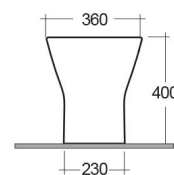

## SCHEDA TECNICA

Suite:	RAK-RESORT
Tipo:	Filo Muro
Dimensioni:	360 x 550 mm
Peso:	22 Kg
Colore:	bianco alpino

Codice	Nome
REBIO0001	RESORT BIDET BACK TO WALL 55CM

Dimensions: All dimensions in mm. Tolerance of vitreous china & fireclay items:  $\pm 5\%$  for below 200mm and  $\pm 3\%$  for above 200mm; for all other items tolerance  $\pm 1\%$ . Note: Due to a continuing development program to improve design and performance, the manufacturer reserves all rights to vary specifications without prior information. Please note accessories are for photographic use only.

## SCHEDA TECNICA

Suite:	RAK-RESORT
Tipo:	Filo Muro
Dimensioni:	550 x 360 mm
Peso:	26 Kg
Colore:	bianco alpino
Tipo di scarico:	A parete & A terra
Sifone:	Nascosto
Opzioni sedile:	Urea
Forma:	Ovale
Soft close:	si
Coperchio removibile:	si
Scarico:	Doppio scarico

Codice	Nome
REWC00001	RESORT WATER CLOSET BACK TO WALL PIS-TRAP 55CM

Dimensions: All dimensions in mm. Tolerance of vitreous china & fireclay items:  $\pm 5\%$  for below 200mm and  $\pm 3\%$  for above 200mm; for all other items tolerance  $\pm 1\%$ . Note: Due to a continuing development program to improve design and performance, the manufacturer reserves all rights to vary specifications without prior information. Please note accessories are for photographic use only.