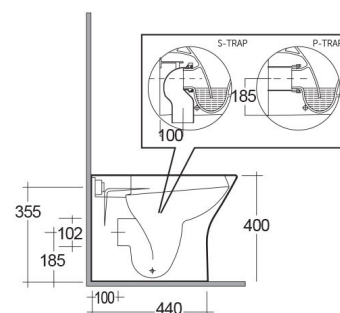

## SCHEDA TECNICA

Suite:	RAK-RESORT
Tipo:	Filo Muro
Dimensioni:	360 x 550 mm
Peso:	22 Kg
Colore:	bianco alpino

Codice	Nome
REBIO0001	RESORT BIDET BACK TO WALL 55CM

Dimensions: All dimensions in mm. Tolerance of vitreous china & fireclay items:  $\pm 5\%$  for below 200mm and  $\pm 3\%$  for above 200mm; for all other items tolerance  $\pm 1\%$ . Note: Due to a continuing development program to improve design and performance, the manufacturer reserves all rights to vary specifications without prior information. Please note accessories are for photographic use only.

## SCHEDA TECNICA

Suite:	RAK-RESORT
Tipo:	Filo Muro
Dimensioni:	550 x 360 mm
Peso:	26 Kg
Colore:	bianco alpino
Tipo di scarico:	A parete & A terra
Sifone:	Nascosto
Opzioni sedile:	Urea
Forma:	Ovale
Soft close:	si
Coperchio removibile:	si
Scarico:	Doppio scarico

Codice	Nome
REWC00001	RESORT WATER CLOSET BACK TO WALL PIS-TRAP 55CM

Dimensions: All dimensions in mm. Tolerance of vitreous china & fireclay items:  $\pm 5\%$  for below 200mm and  $\pm 3\%$  for above 200mm; for all other items tolerance  $\pm 1\%$ . Note: Due to a continuing development program to improve design and performance, the manufacturer reserves all rights to vary specifications without prior information. Please note accessories are for photographic use only.